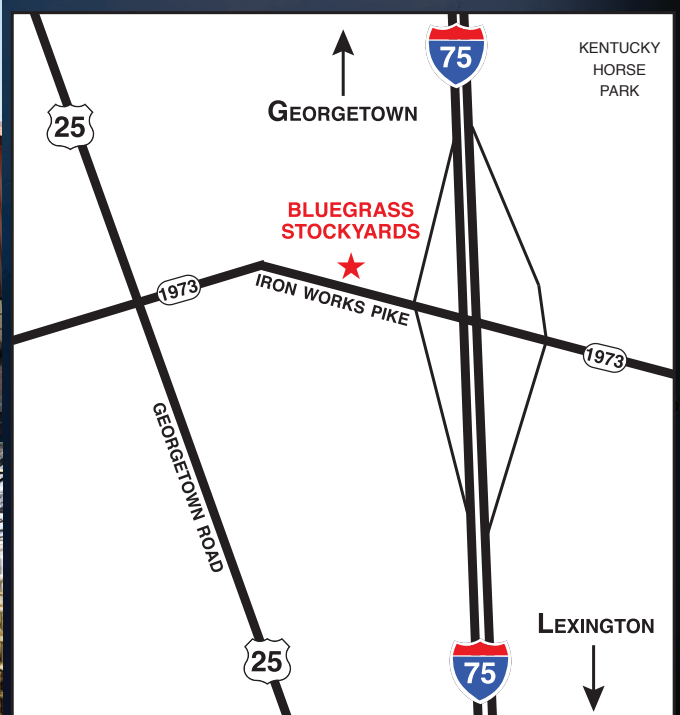

**4561 IRON WORKS PIKE
LEXINGTON, KY 40511**